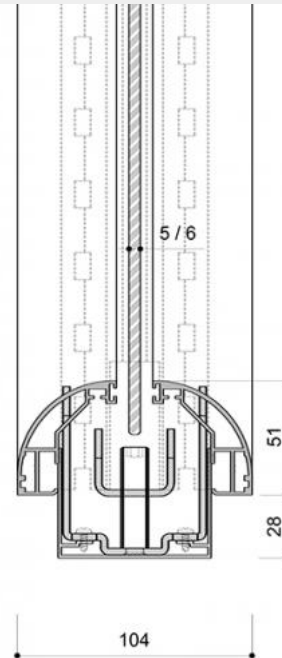

100 mm

DELLAROVERE
OFFICE & CONTRACT

Habitat 100 mm

Technical details

Solid
double
panels 18
mm

Habitat

 **DELLAROVERE**
OFFICE & CONTRACT

Flamed
double
glazing

Habitat

DELLAROVERE
OFFICE & CONTRACT

Double
glazing
with flush
extension

Habitat

DELLAROVERE
OFFICE & CONTRACT

Single
glazing
with
square
profile

Habitat

DELLAROVERE
OFFICE & CONTRACT