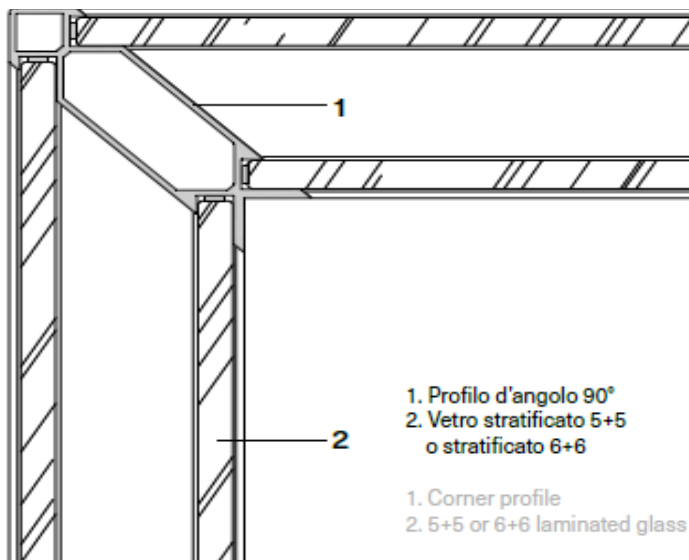

70 mm

Habitat

DELLAROVERE
OFFICE & CONTRACT