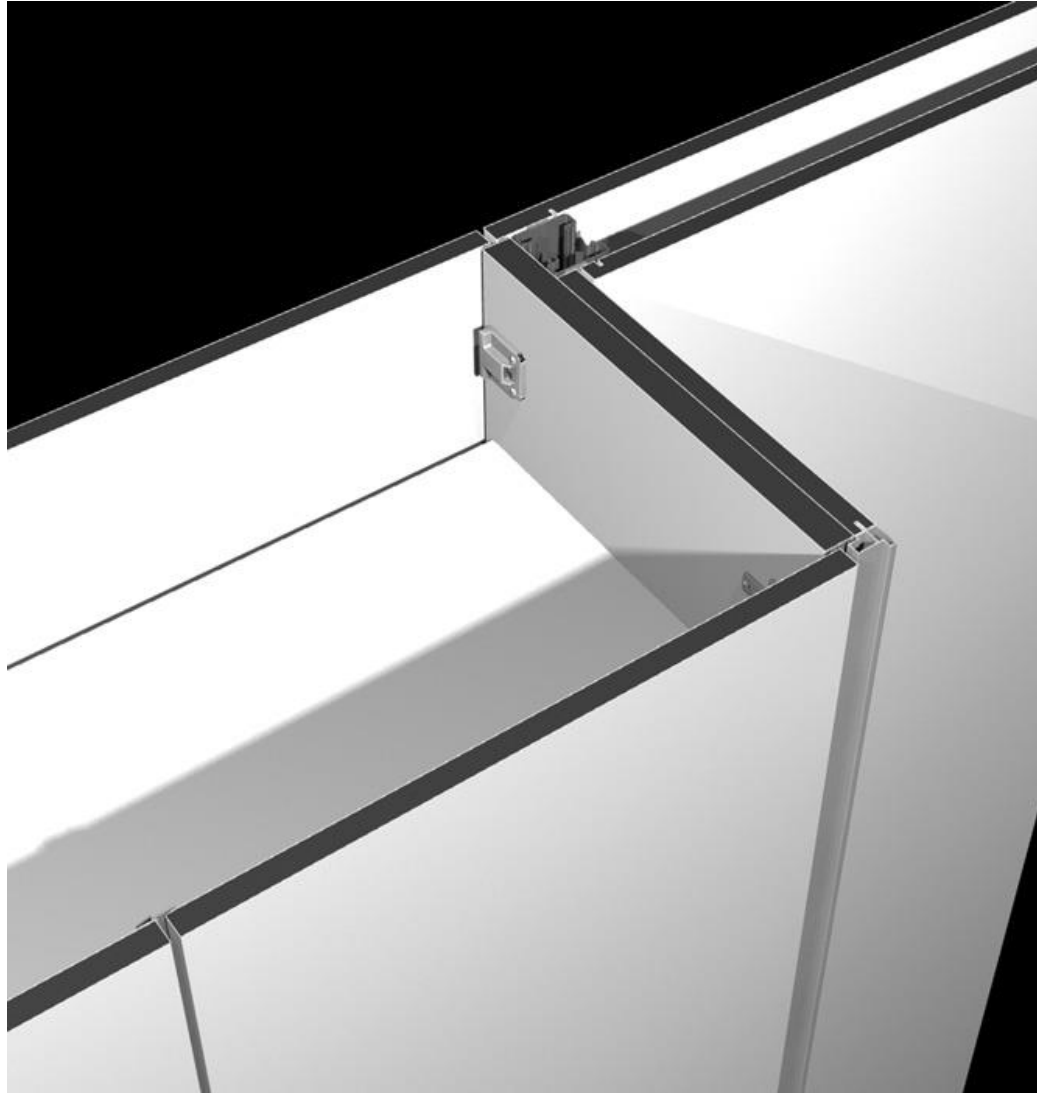

Library

Habitat

DELLAROVERE
OFFICE & CONTRACT