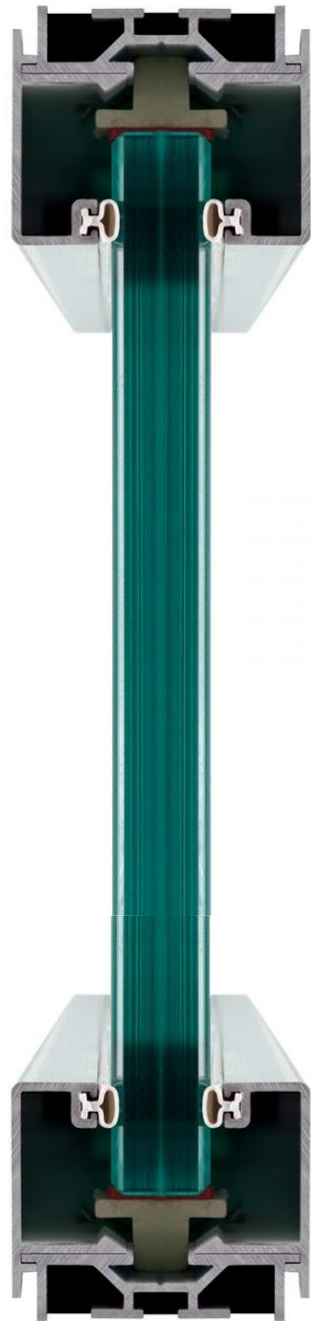

16 mm
rectangular
profile

Habitat

DELLAROVERE
OFFICE & CONTRACT