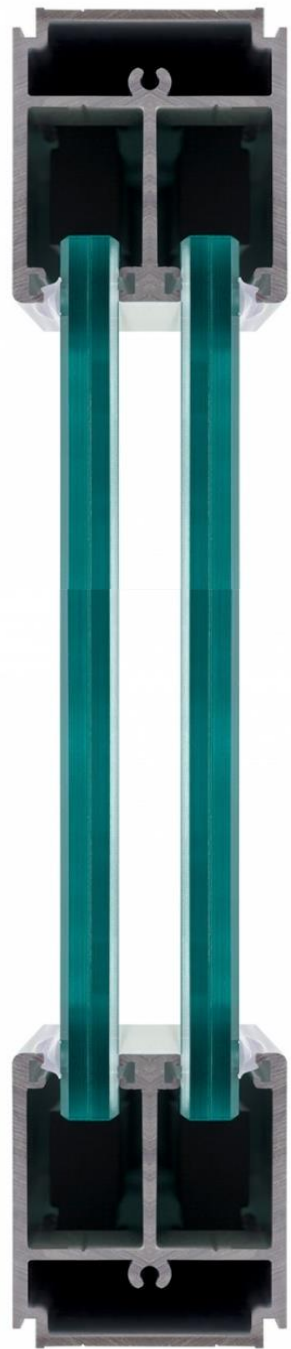

Habitat 50 mm

Technical details

T profile

Habitat

 DELLAROVERE
OFFICE & CONTRACT

Curve profile

Habitat

 **DELLAROVERE**
OFFICE & CONTRACT