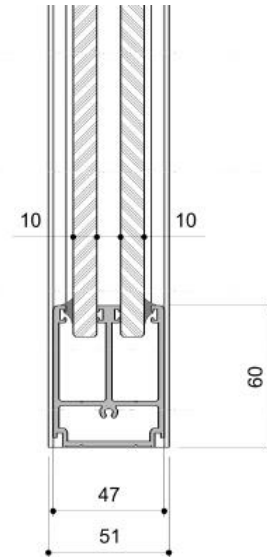

Habitat 50 mm

Technical details

T profile

Habitat

 DELLAROVERE
OFFICE & CONTRACT

Curve profile

Habitat

 **DELLAROVERE**
OFFICE & CONTRACT