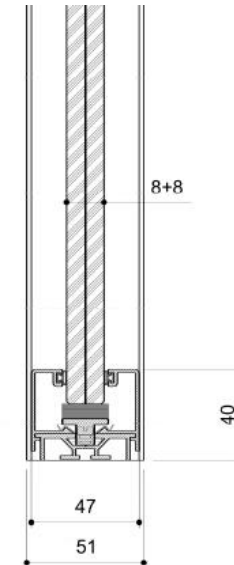

 **DELLAROVERE**
OFFICE & CONTRACT

12 mm
rectangular
profile

Habitat

DELLAROVERE
OFFICE & CONTRACT

16 mm
rectangular
profile

Habitat

DELLAROVERE
OFFICE & CONTRACT

Corner with
aluminium
profile