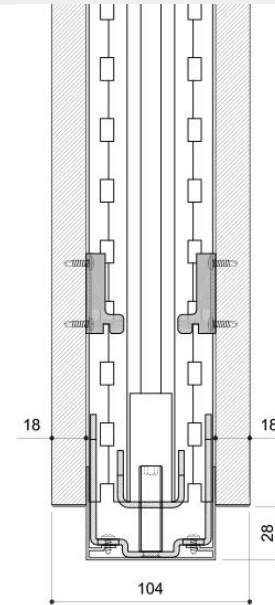

100 mm

DELLAROVERE
OFFICE & CONTRACT

Habitat 100 mm

Technical details

Solid
double
panels 18
mm

Habitat

 **DELLAROVERE**
OFFICE & CONTRACT

Flamed
double
glazing