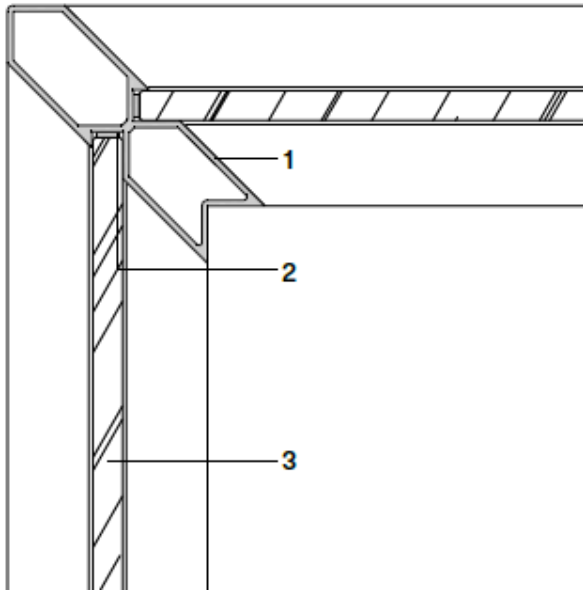

1. Floor rail
2. Glasses with cut at 45°
3. Transparent double-sided sticky tape
4. Profiles cut for 3 way junction

70 mm

Habitat

DELLAROVERE
OFFICE & CONTRACT

1. Guida perimetrale
2. Clip
3. Fermavetro
4. Vetro stratificato 5+5 o stratificato 6+6
5. Guarnizione atossica

1. Floor rail with cut at 45°
2. Transparent double-sided sticky tape
3. Glasses with cut at 45°

70 mm

Habitat

DELLAROVERE
OFFICE & CONTRACT

1. Profilo d'angolo 90°
2. Biadesivo tecnico trasparente
3. Vetro stratificato 5+5
o stratificato 6+6