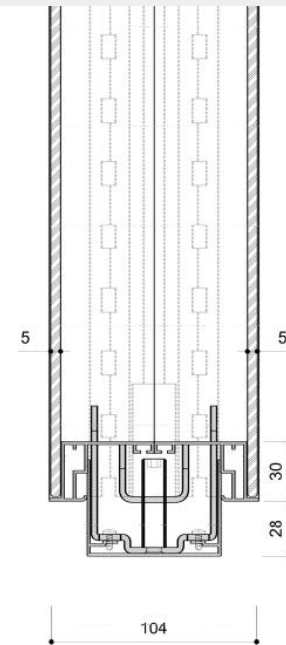

Double
glazing
with flush
extension

Habitat

DELLAROVERE
OFFICE & CONTRACT