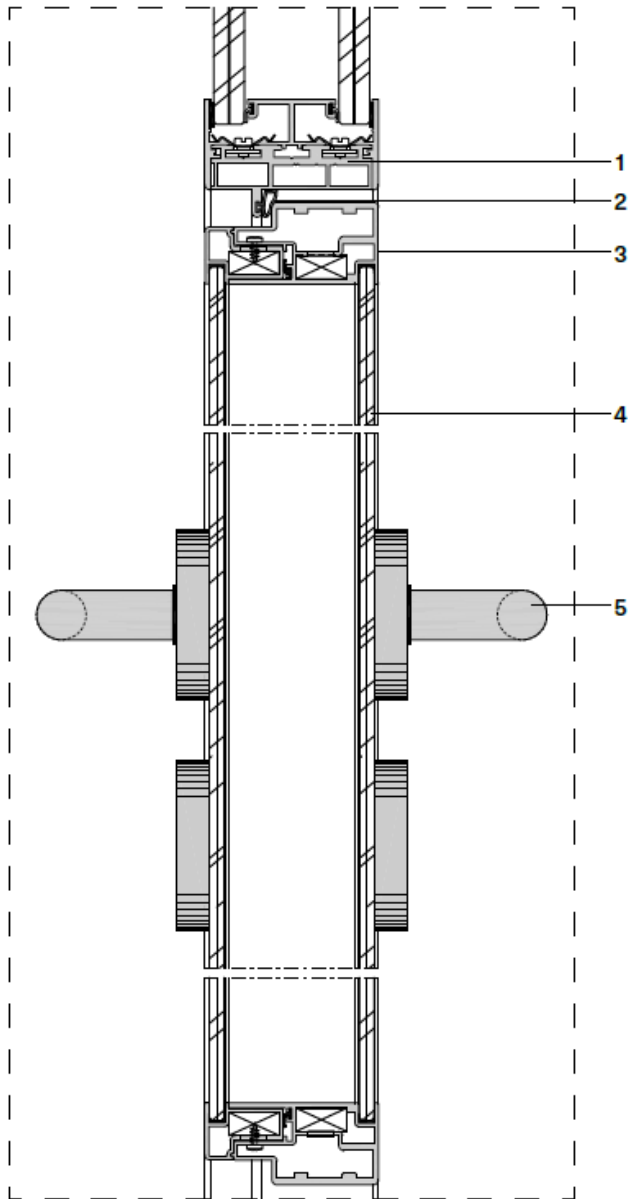

1. Floor rail
2. Tempered glass 12 mm. or 6+6 laminated
3. Transparent double-sided sticky tape

INCROCIO A 3 VIE ESTERNO

3 WAY JUNCTION EXT

INCROCIO A 3 VIE INTERNO

3 WAY JUNCTION INT

70 mm

Habitat

DELLAROVERE
OFFICE & CONTRACT

1. Profilo di battuta porta
2. Guarnizione atossica
3. Profilo porta intelaiata
4. Vetro stratificato 6/7
5. Maniglia
6. Cerniera

1. Door frame
2. Non-toxic gasket
3. Door profile
4. 6/7 laminated glass
5. Handle
6. Hinge