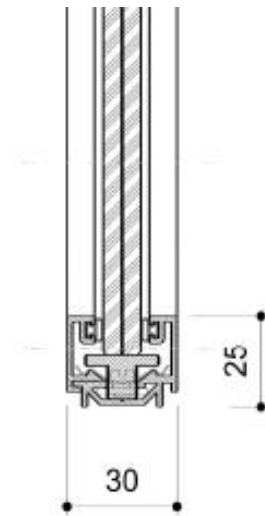

Slim profile

Habitat

DELLAROVERE
OFFICE & CONTRACT