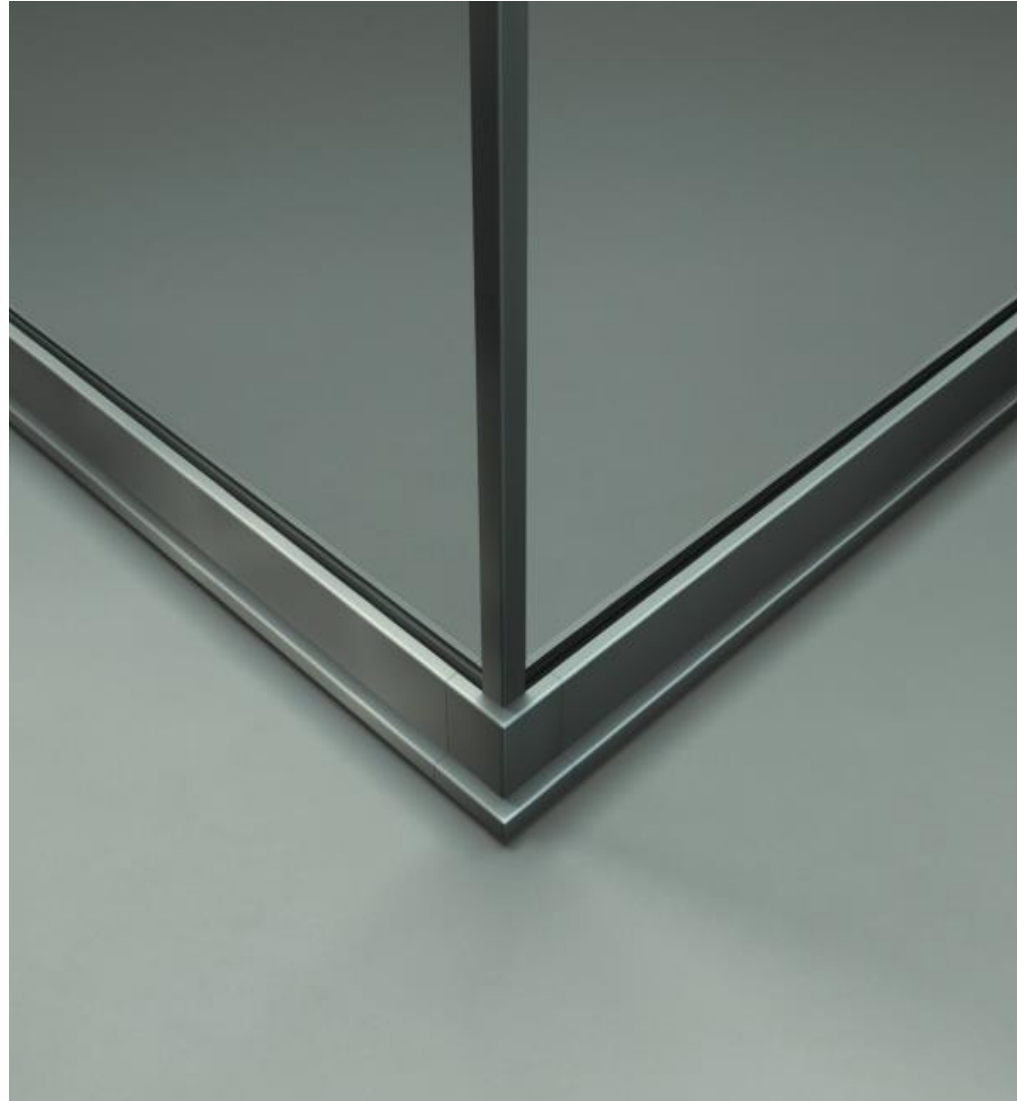

 **DELLAROVERE**
OFFICE & CONTRACT

12 mm
rectangular
profile

Habitat

DELLAROVERE
OFFICE & CONTRACT

16 mm
rectangular
profile

Habitat

DELLAROVERE
OFFICE & CONTRACT

Corner with
aluminium
profile