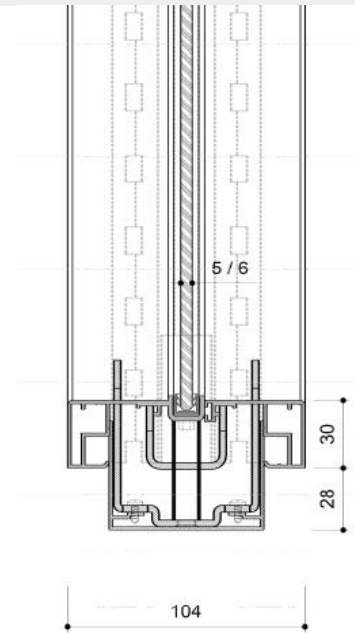

100 mm

DELLAROVERE
OFFICE & CONTRACT

Habitat 100 mm

Technical details

Solid
double
panels 18
mm

Habitat

 **DELLAROVERE**
OFFICE & CONTRACT

Flamed
double
glazing

Habitat

DELLAROVERE
OFFICE & CONTRACT

Double
glazing
with flush
extension

Habitat

DELLAROVERE
OFFICE & CONTRACT

Single
glazing
with
square
profile

Habitat

DELLAROVERE
OFFICE & CONTRACT