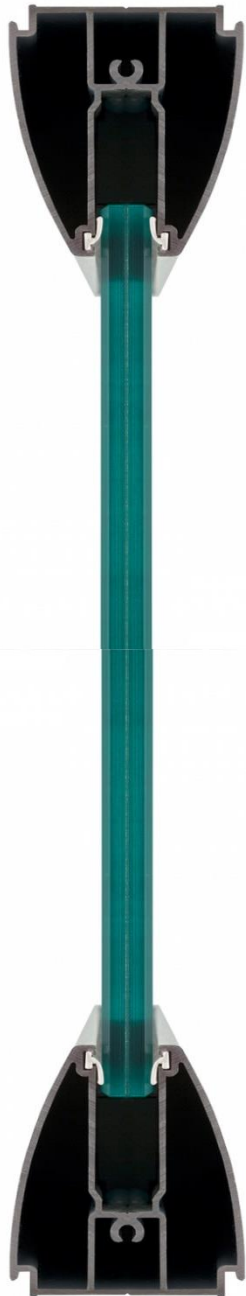

Habitat 50 mm

Technical details

T profile

Habitat

 DELLAROVERE
OFFICE & CONTRACT

Curve profile

Habitat

 **DELLAROVERE**
OFFICE & CONTRACT