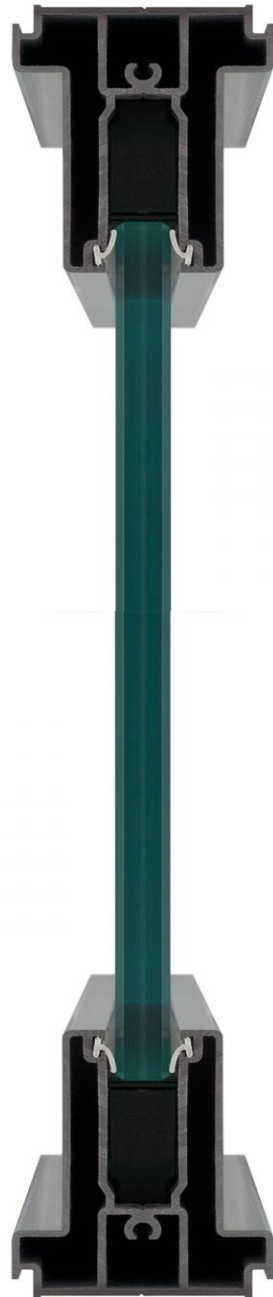

Habitat 50 mm

Technical details

T profile

Habitat

 DELLAROVERE
OFFICE & CONTRACT

Curve profile

Habitat

 **DELLAROVERE**
OFFICE & CONTRACT