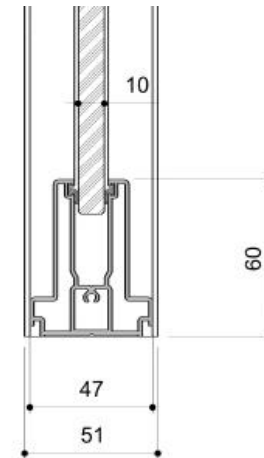

50 mm

Habitat

DELLAROVERE
OFFICE & CONTRACT

50 mm

Habitat

DELLAROVERE
OFFICE & CONTRACT

50 mm

Habitat

Habitat 50 mm

Technical details

T profile

Habitat

 DELLAROVERE
OFFICE & CONTRACT

Curve profile

Habitat

 **DELLAROVERE**
OFFICE & CONTRACT