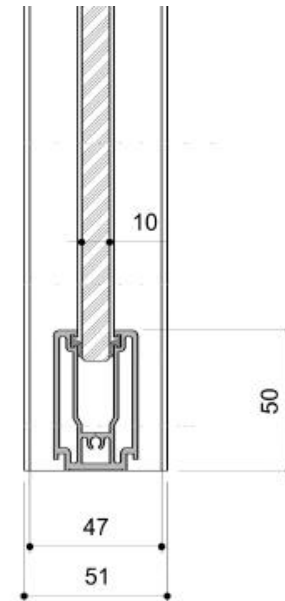

U profile

Habitat

DELLAROVERE
OFFICE & CONTRACT