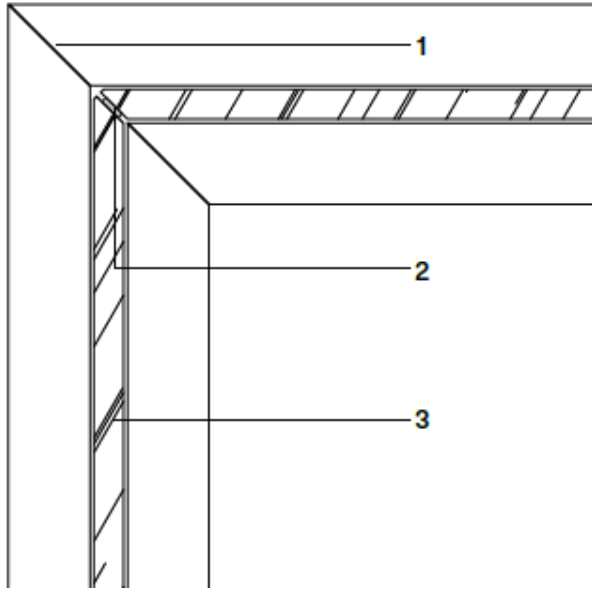

1. Guida a pavimento con lavorazione a 45°
2. Biadesivo tecnico trasparente
3. Vetri con lavorazione a 45°

1. Floor rail with cut at 45°
2. Transparent double-sided sticky tape
3. Glasses with cut at 45°

70 mm

Habitat

DELLAROVERE
OFFICE & CONTRACT