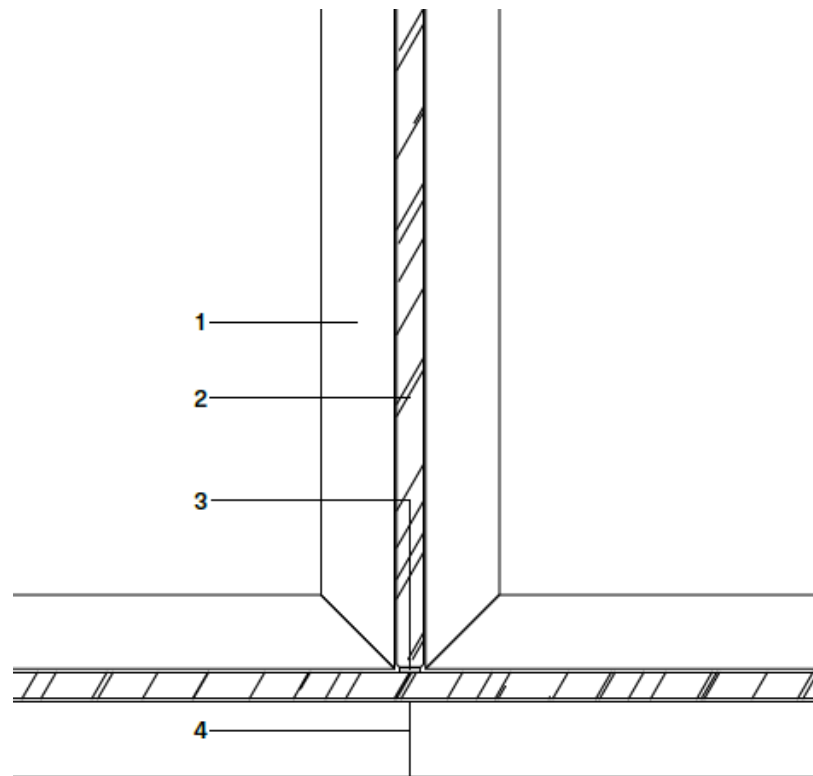

1. Guida a pavimento
2. Vetro stratificato 5+5 o stratificato 6+6
3. Biadesivo tecnico trasparente
4. Lavorazione profili per incrocio a tre vie

1. Floor rail
2. 5+5 or 6+6 laminated glass
3. Transparent double-sided sticky tape
4. Profiles cut for 3 way junction