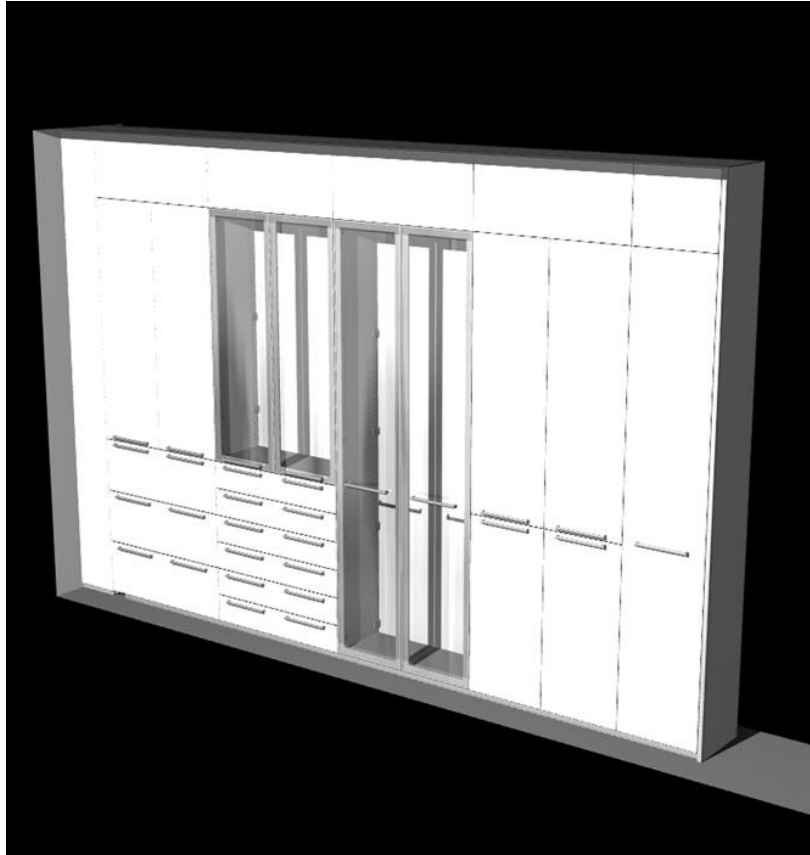

Library

Habitat

DELL'OVERE
OFFICE & CONTRACT