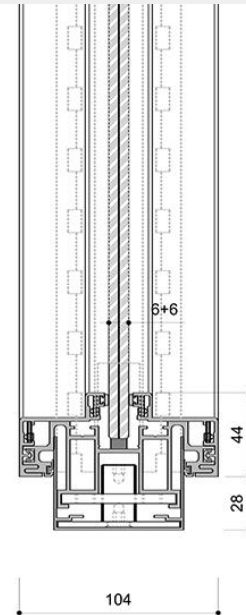

Single
glazing
with
curved
profile

Habitat

DELLAROVERE
OFFICE & CONTRACT

Single or
double
glazing

Habitat

 **DELLAROVERE**
OFFICE & CONTRACT

Single
glazing
with
square
profile

Habitat