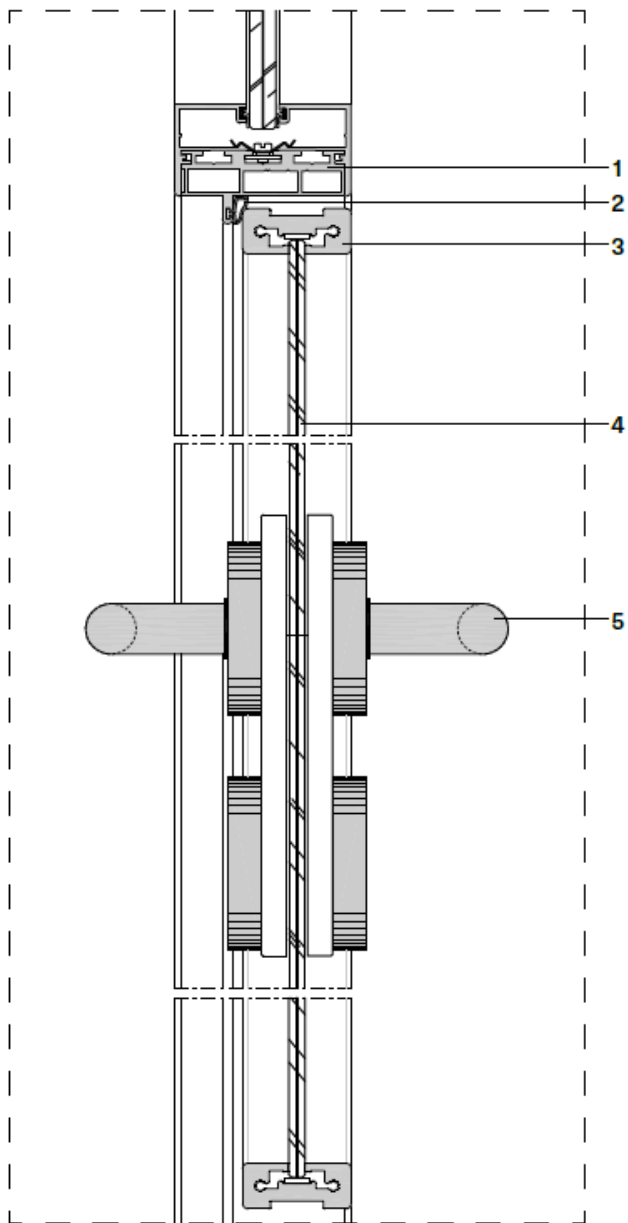

1. Profilo di battuta porta
2. Guarnizione atossica
3. Profilo porta intelaiata
4. Vetro stratificato 6/7
5. Maniglia

1. Door frame
2. Non-toxic gasket
3. Door profile
4. 6/7 laminated glass
5. Handle

70 mm

Habitat

DELLAROVERE
OFFICE & CONTRACT