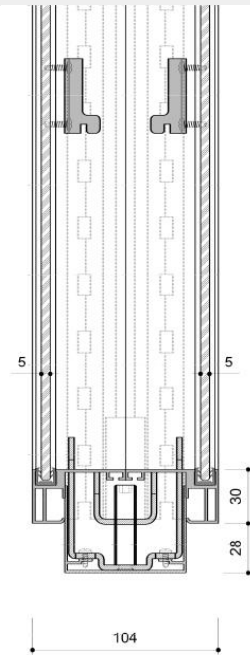

100 mm

DELLAROVERE
OFFICE & CONTRACT

Habitat 100 mm

Technical details

Solid
double
panels 18
mm

Habitat

 **DELLAROVERE**
OFFICE & CONTRACT

Flamed
double
glazing