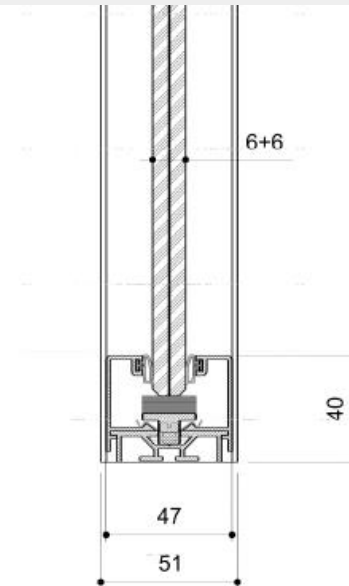

12 mm
rectangular
profile

Habitat

DELLAROVERE
OFFICE & CONTRACT