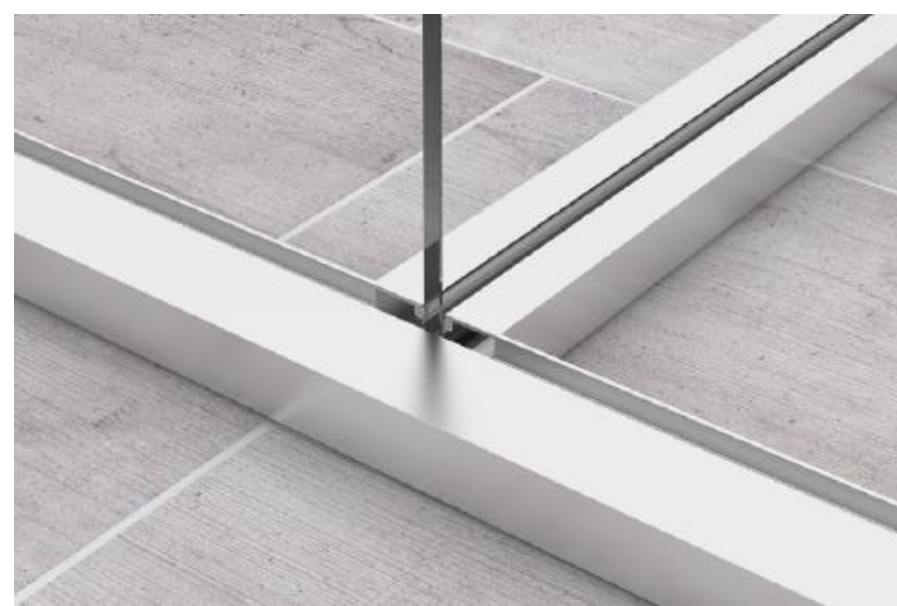

INCROCIO A 3 VIE ESTERNO

3 WAY JUNCTION EXT

INCROCIO A 3 VIE INTERNO

3 WAY JUNCTION INT

70 mm

Habitat

DELLAROVERE
OFFICE & CONTRACT