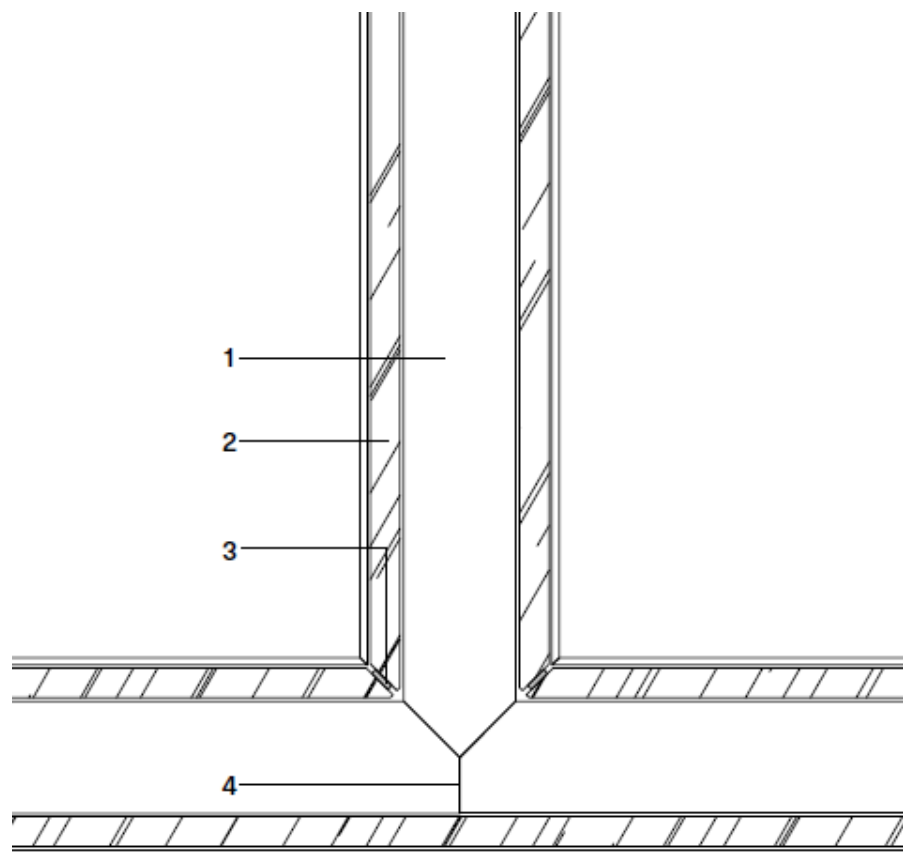

1. Guida a pavimento
2. Vetri con lavorazione a 45°
3. Biadesivo tecnico trasparente
4. Lavorazione profili per incrocio a tre vie

1. Floor rail
2. Glasses with cut at 45°
3. Transparent double-sided sticky tape
4. Profiles cut for 3 way junction