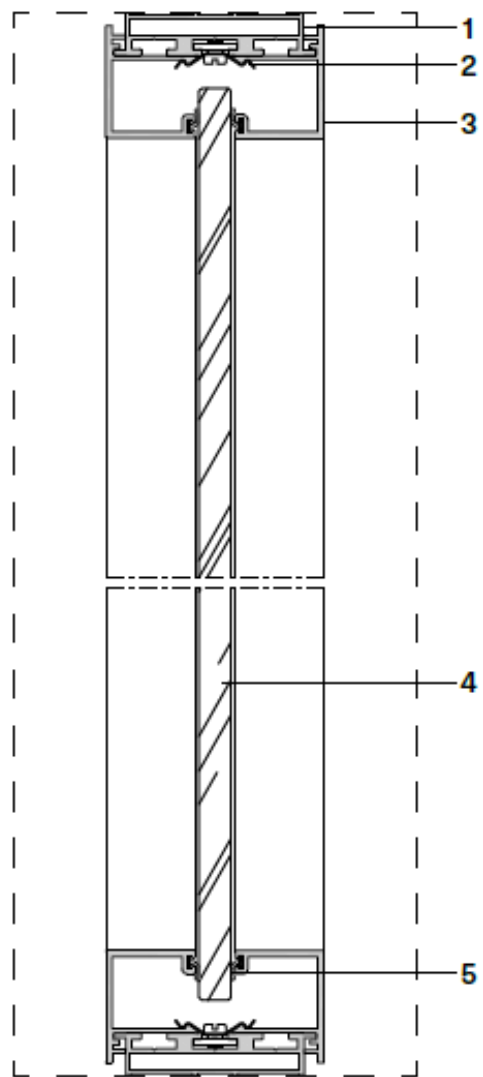

1. Guida perimetrale
2. Clip
3. Fermavetro
4. Vetro stratificato 5+5 o stratificato 6+6
5. Guarnizione atossica

1. Perimetric rail
2. Clip
3. Glass holder profile
4. 5+5 or 6+6 laminated glass
5. Non-toxic gasket

70 mm

Habitat

DELLAROVERE
OFFICE & CONTRACT