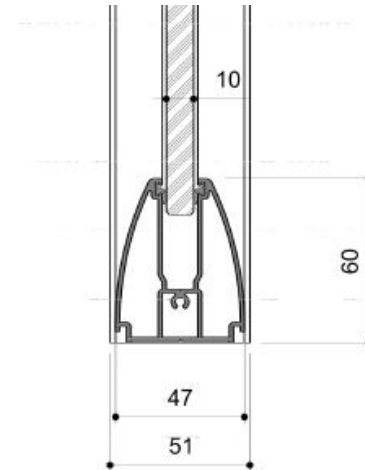

Habitat 50 mm

Technical details

T profile

Habitat

 DELLAROVERE
OFFICE & CONTRACT

Curve profile

Habitat

 **DELLAROVERE**
OFFICE & CONTRACT