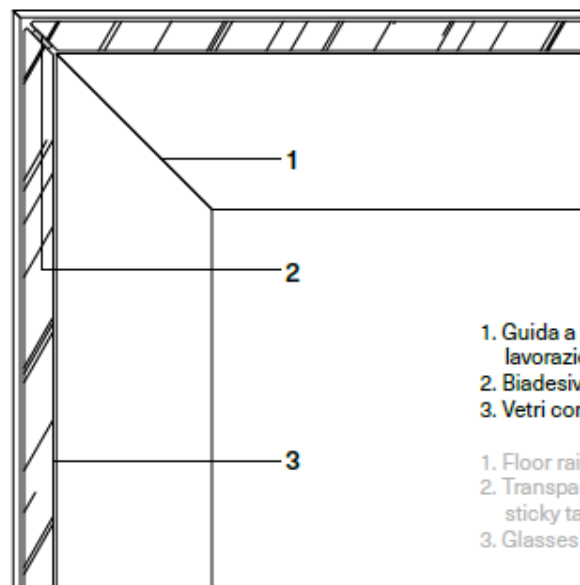

1. Floor rail with cut at 45°
2. Transparent double-sided sticky tape
3. Glasses with cut at 45°

70 mm

Habitat

DELLAROVERE
OFFICE & CONTRACT

1. Profilo d'angolo 90°
2. Biadesivo tecnico trasparente
3. Vetro stratificato 5+5
o stratificato 6+6

1. Corner profile
2. Transparent double-sided
sticky tape
3. 5+5 or 6+6 laminated glass

70 mm

Habitat

DELLAROVERE
OFFICE & CONTRACT

1. Guida a pavimento
2. Vetro stratificato 5+5 o stratificato 6+6
3. Biadesivo tecnico trasparente
4. Lavorazione profili per incrocio a tre vie

1. Floor rail
2. 5+5 or 6+6 laminated glass
3. Transparent double-sided sticky tape
4. Profiles cut for 3 way junction

70 mm

Habitat

DELLAROVERE
OFFICE & CONTRACT

ANGOLO A 90° VETRO-VETRO ESTERNO

90° CORNER GLASS-TO-GLASS EXT