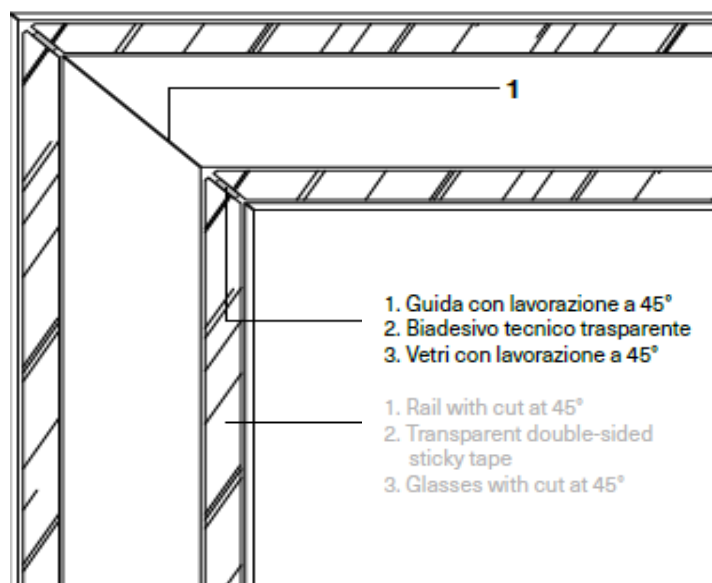

70 mm

Habitat

DELLAROVERE
OFFICE & CONTRACT