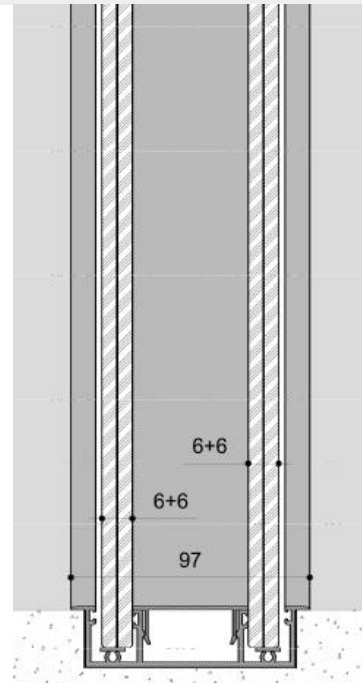

Single or
double
glazing

Habitat

DELLAROVERE
OFFICE & CONTRACT